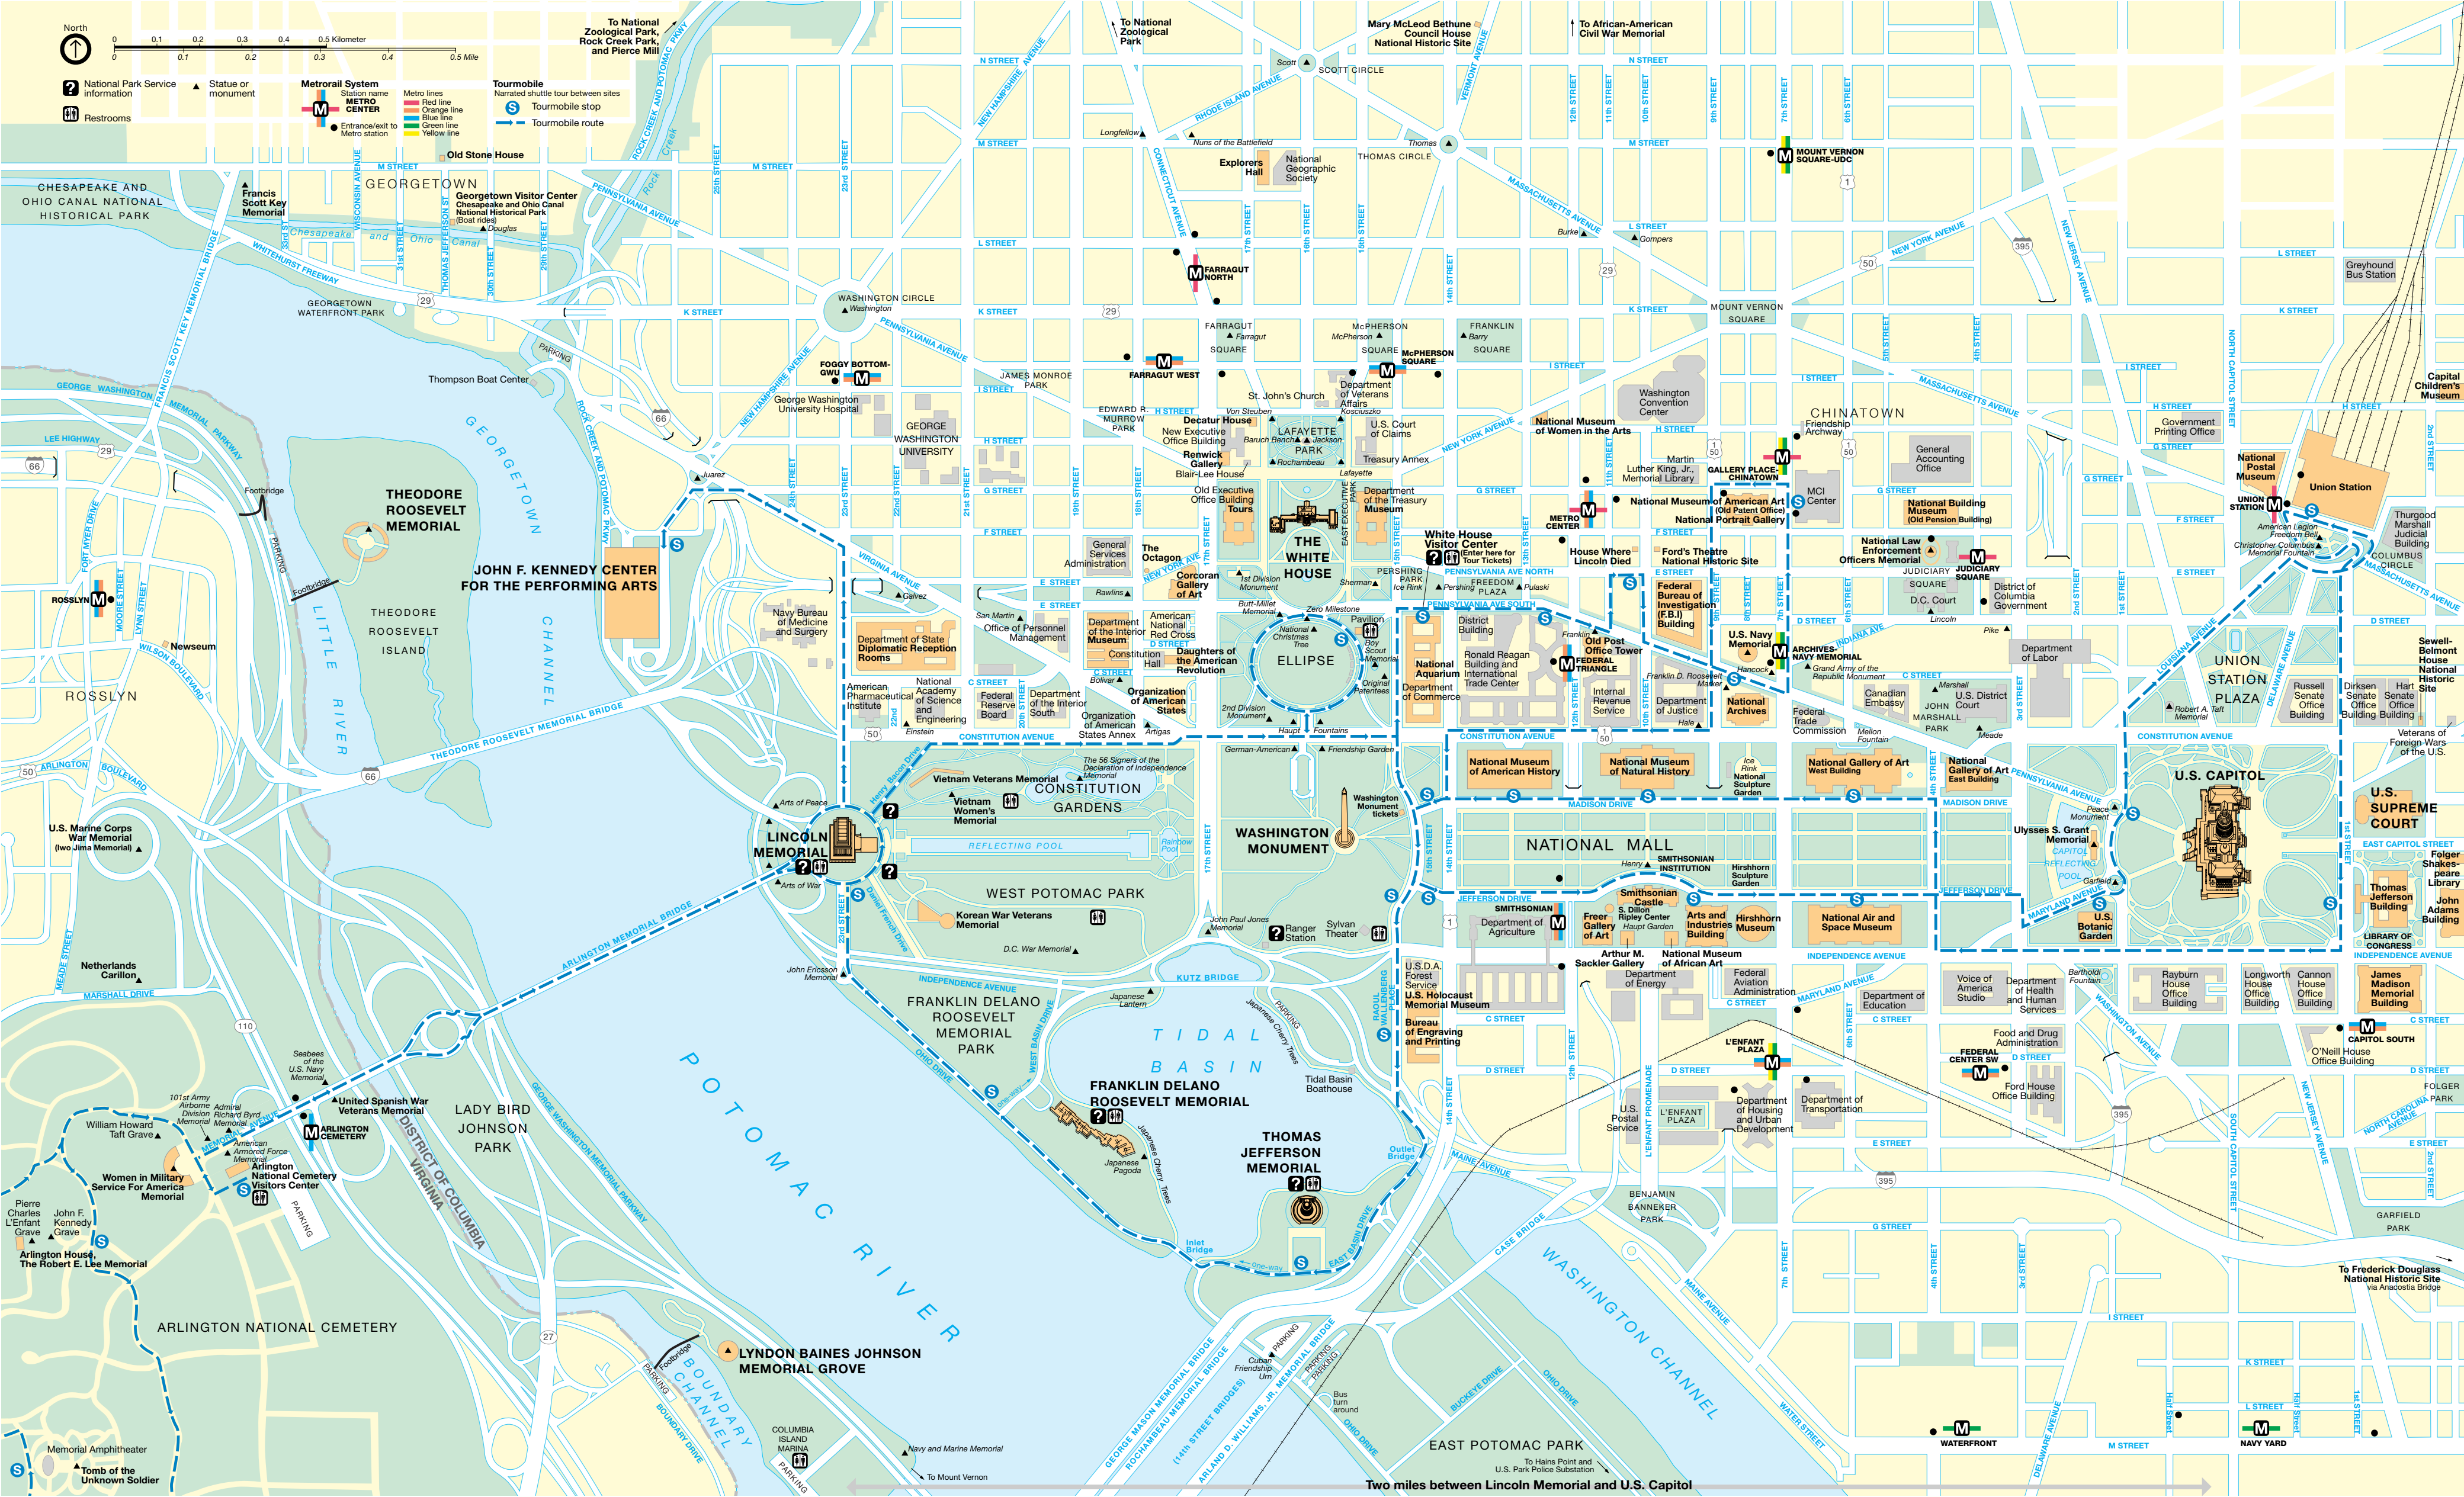

North

0 0.1 0.2 0.3 0.4 0.5 Kilometer
0 0.1 0.2 0.3 0.4 0.5 Mile

National Park Service Information

Restrooms

Statue or monument

Metro System

Station name

METRO CENTER

Entrance/exit to Metro station

Metro lines

- Red line
- Orange line
- Blue line
- Green line
- Yellow line

Tourmobile

Narrated shuttle tour between sites

Tourmobile stop

Tourmobile route

Two miles between Lincoln Memorial and U.S. Capitol